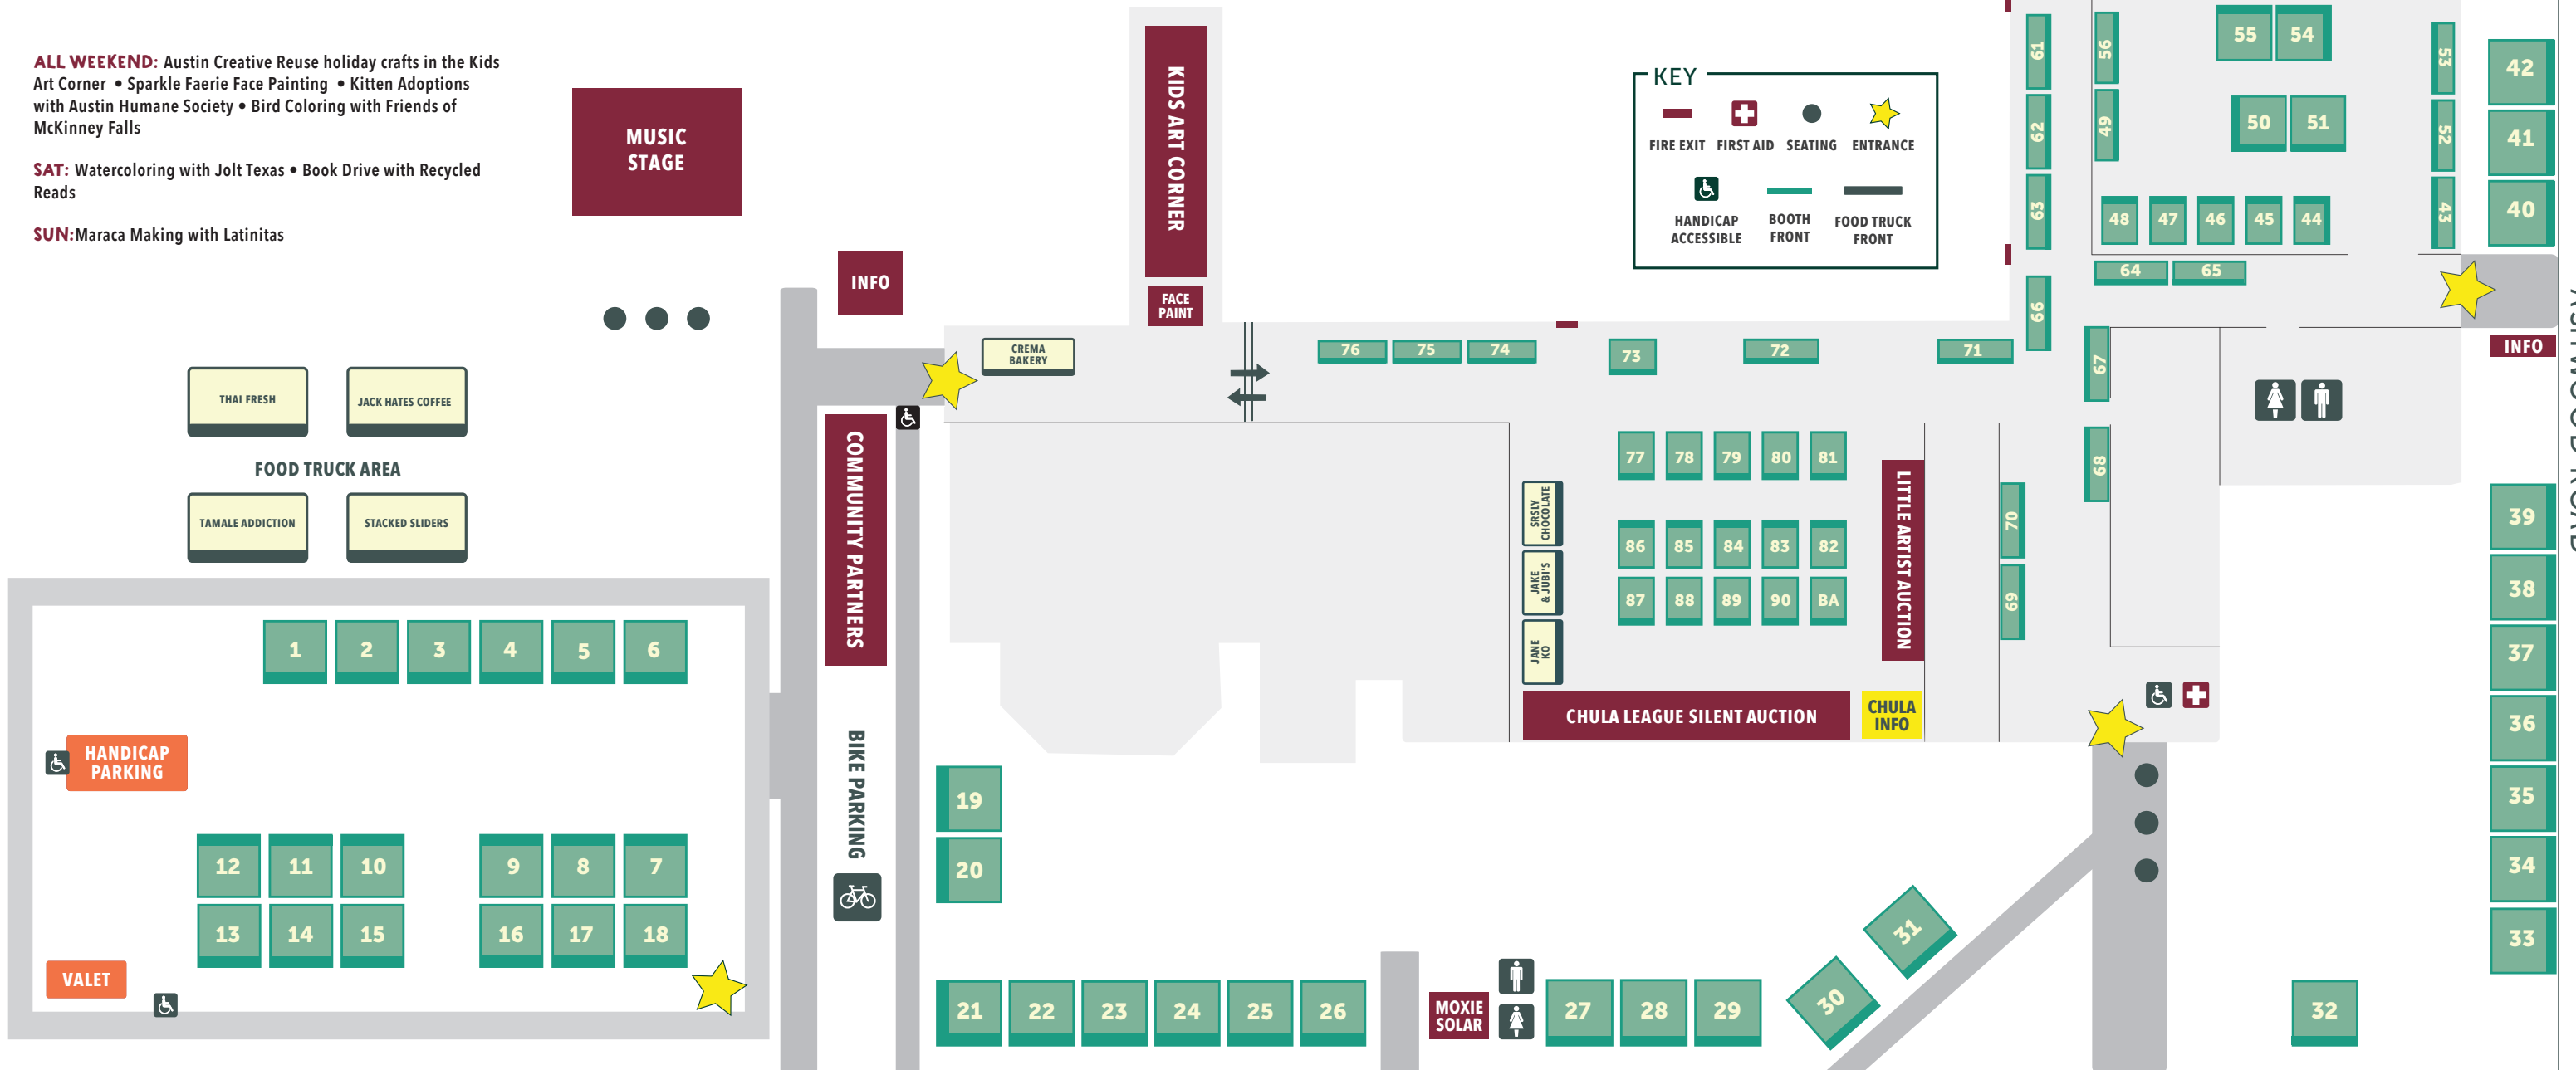

# 2019 CHERRYWOOD ART FAIR BOOTH MAP

- 1 Juarez Industrial Designs.....3D Art
- 2 Kristen Van Patten.....Ceramics & Pottery
- 2 Jamie Spinello.....Jewelry
- 3 Simple Beauty.....Beauty & Spa
- 4 Hello Carol.....Ceramics & Pottery
- 5 fluxe Jewelry.....Jewelry
- 6 Nailivic Studios.....3D Art
- 7 Haley Lebeuf Jewelry.....Jewelry
- 8 Que Rico T-shirt Co.....Textiles & Apparel
- 9 Illuminidol.....Home Goods
- 10 Dusty Square Designs.....3D Art
- 11 Monster Dance Designs.....Home Goods
- 12 Sarah De Berry Ceramics.....Ceramics & Pottery
- 13 Mercedes Rex.....Textiles & Apparel
- 14 Poppy & Fern.....Jewelry
- 15 Squidrabbit Artz.....Prints & Paper Goods
- 16 Fabulous Paws.....Kids & Pets
- 17 Amy Rosalyn.....Jewelry
- 18 LuxCups Creative.....Kids & Pets
- 19 Flutter and Wander.....Jewelry
- 20 Kriete Stoneware.....Ceramics & Pottery
- 20 M.Gray Ceramics.....Ceramics & Pottery

**SAT:** Watercoloring with Jolt Texas • Book Drive with Recycled Reads

**SUN:** Maraca Making with Latinitas

**MUSIC STAGE**

**INFO**

**KIDS ART CORNER**

**FACE PAINT**

**KEY**

- FIRE EXIT
- FIRST AID
- SEATING
- ENTRANCE
- HANDICAP ACCESSIBLE
- BOOTH FRONT
- FOOD TRUCK FRONT

**FOOD TRUCK AREA**

- THAI FRESH
- JACK HATES COFFEE
- TAMALE ADDICTION
- STACKED SLIDERS

**COMMUNITY PARTNERS**

**BIKE PARKING**

**HANDICAP PARKING**

**VALET**

**CHULA LEAGUE SILENT AUCTION**

**CHULA INFO**

**LITTLE ARTIST AUCTION**

**MOXIE SOLAR**

MAPLEWOOD AVENUE

38 1/2 STREET

ASHWOOD ROAD